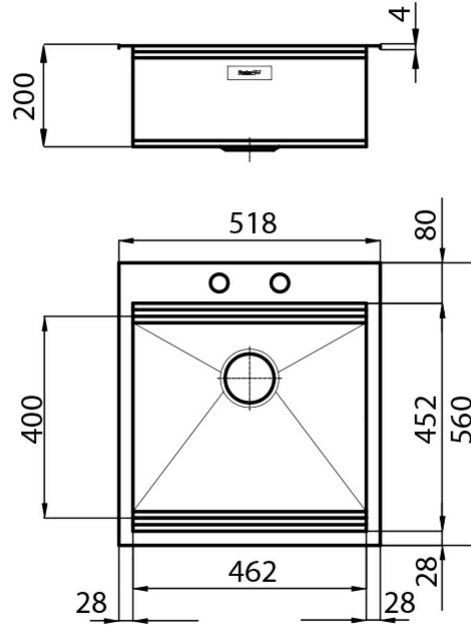

Sink

Foster Milano

Sink - 1 bowl - Q4 Edge - for standard built-in installation

Code: 1012 050

Product Details

Materials/Finishes	Foster-brushed finish AISI 304 stainless steel
Cabinet	60 cm
Dimensions	518x560 mm
Edge/Installation Type	Q4 Edge - for standard built-in installation
Cut out	560x480 mm
Number of bowls	1 bowl
Bowl dimension	462x400 mm
Waste fitting	automatic waste SPACE MILANO - 3,5"
Mixer holes	Two standard holes
Standard fittings	fixing brackets, gasket, waste fitting, overflow and siphon. Packing: single carton box.

Features

Triple recess - sliding accessories

High thickness

Diamond-shape bottom

Space waste fitting

Automatic waste fitting

Save space system

Perimetral overflow

Squared bowls - 0/9 radius

56 cm deep

Double mixer hole

Dimensions

Optional accessories

stainless steel plate
rack 8100 303

black grid 8100 600

graters kit with ring-
holder and food
collection tray 8159
101